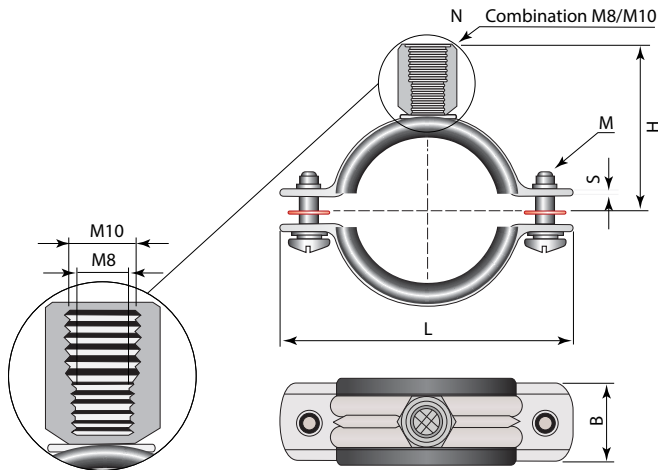

ISO Clips a double screw clamp for suspending all pipes with a unique rubber insulation design to prevent rolling and binding.

Unmatched performance for all pipes including: PVC, HDPE, Copper, Steel and PEX

Features

- Unique rubber design to prevent rolling and binding which allows pipes to slide on installation
- EPDM isolation rubber for sound reduction up to 15Db (DIN4109)
- High strength engineered Steel Profile design
- M8-M10 Combination Nut for connection
- Plastic shakeproof washer prevents bolts falling out on installation
- Finish: 8-12micron Electro-zinc plating

Applications

Recommended for the suspension and support of stationary pipelines where noise reduction is required in both vertical and horizontal applications

- To suit all pipes from 12 mm to 168 mm including PVC, HDPE, Copper, Steel and Pex
- Temperature rating from -50°C up to +110°C

New cutting edge design that suits all types of pipe.