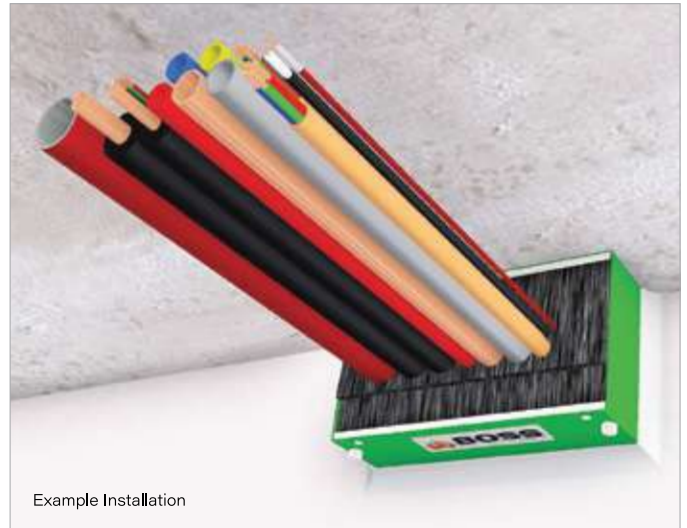

Protects all in one opening

- Multiple PEX & PEX-AL
- Steel Sprinkler Pipe
- HVAC Paircoil
- Multiple Power Cables
- Data Bundles, TV, Security & Fire Cables

VERY EASY INSTALLATION

Installation of the BOSS FyreBox™ is the fastest method of fire rating a cluster of services through a confined space on a fire wall. It comes in two pieces that can be clipped together and installed quickly prior to wall construction. It also features BOSS's unique Cable Support Trapeze to assist with heavy services or a fully loaded FyreBox™.

For complete peace-of-mind, choose the BOSS FyreBox™ for firestopping reliability and quality.

Simple to install and offers higher performance on more services than ever before. BOSS's own unique FR Brush Seal™ eliminates over 90% of installation time. Combined with advanced intumescent "FireMastic-HPE" sealant, the Australian-made BOSS FyreBox™ guarantees a fast-acting reaction to fire, closing rapidly around the penetrating services.

FIRE RATED MULTI-SERVICE CABLE & PIPE TRANSIT

Designed for complex fire rating applications the BOSS FyreBox™ has been designed in conjunction with some of Australia's leading construction design firms. It offers major benefits to the typical apartment project or any application requiring multiple services to be fire rated in confined spaces.

BENEFITS

- Consolidates fire rating of multiple services into one simple-to-install device
- Services can be installed before or after the wall goes up, making scheduling of trades a breeze
- Simple to add/remove services after installation without disturbing the FyreBox™
- Approved on the full range of apartment services
- Tested and approved to 2hrs with an FRL of -/120/120