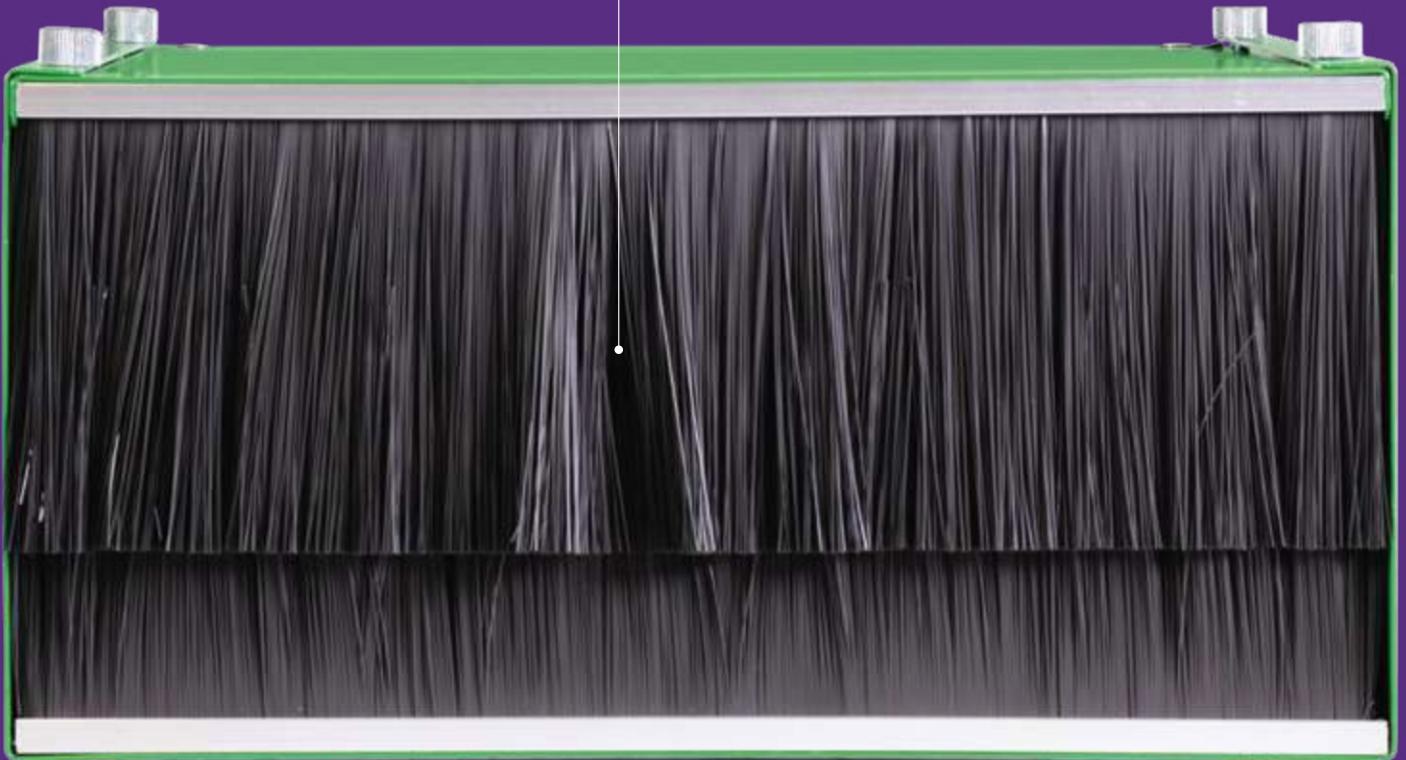

Simplicity is key! **BOSS FyreBox™** provides 2hrs of fire protection for bundles of services in one integrated box.

Offering major benefits to typical apartment projects or applications requiring multiple services to be fire rated in one confined space.

BOSS FyreBox™

Think Inside the Box™

Suitable for

- Apartment walls in high-rise residential projects
- Hospitals and Aged-Care
- Computer rooms and data centres
- Corridors where services pass through multiple fire walls
- Riser shaft walls to common areas
- Studios and broadcasting where cables are changed regularly
- Commercial or industrial buildings where services are bundled or require frequent changes

Protects all in one opening

- Multiple PEX & PEX-AL
- Steel Sprinkler Pipe
- HVAC Paircoil
- Multiple Power Cables
- Data Bundles, TV, Security & Fire Cables

VERY EASY INSTALLATION

Installation of the BOSS FyreBox™ is the fastest method of fire rating a cluster of services through a confined space on a fire wall. It comes in two pieces that can be clipped together and installed quickly prior to wall construction. It also features BOSS's unique Cable Support Trapeze to assist with heavy services or a fully loaded FyreBox™.

For complete peace-of-mind, choose the BOSS FyreBox™ for firestopping reliability and quality.

Simple to install and offers higher performance on more services than ever before. BOSS's own unique FR Brush Seal™ eliminates over 90% of installation time. Combined with advanced intumescent "FireMastic-HPE" sealant, the Australian-made BOSS FyreBox™ guarantees a fast-acting reaction to fire, closing rapidly around the penetrating services.