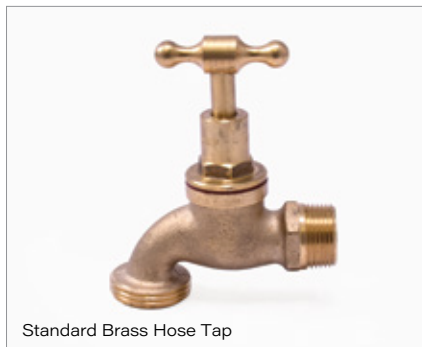

Plumbing fit-off fittings & components,
absolutely everything you need in one location.

Tempering Valve

This Standard Tempering Valve (TV), is perfect for when you need to mix hot and cold water to deliver a continuous temperate water temperature through a hot water system.

W/Machine Stop Valve 1/4 Turn

Dual Isolation Stop Combi Valve

Butterfly Handle Valve

Thermostatic Mixing Valve

Thermostatic Mixing Valve - SS Box

Pressure Reducing Valve

Standard Brass Hose Tap

Pressure Limiting Valve Female

Tempering Valve

Solar Tempering Valve

Flexi Hoses & Cover Plates

Flexi Hoses

Rise S/S Cover Plate

Brass Fittings

Brass Female Tee

Brass Female Lugged Elbow