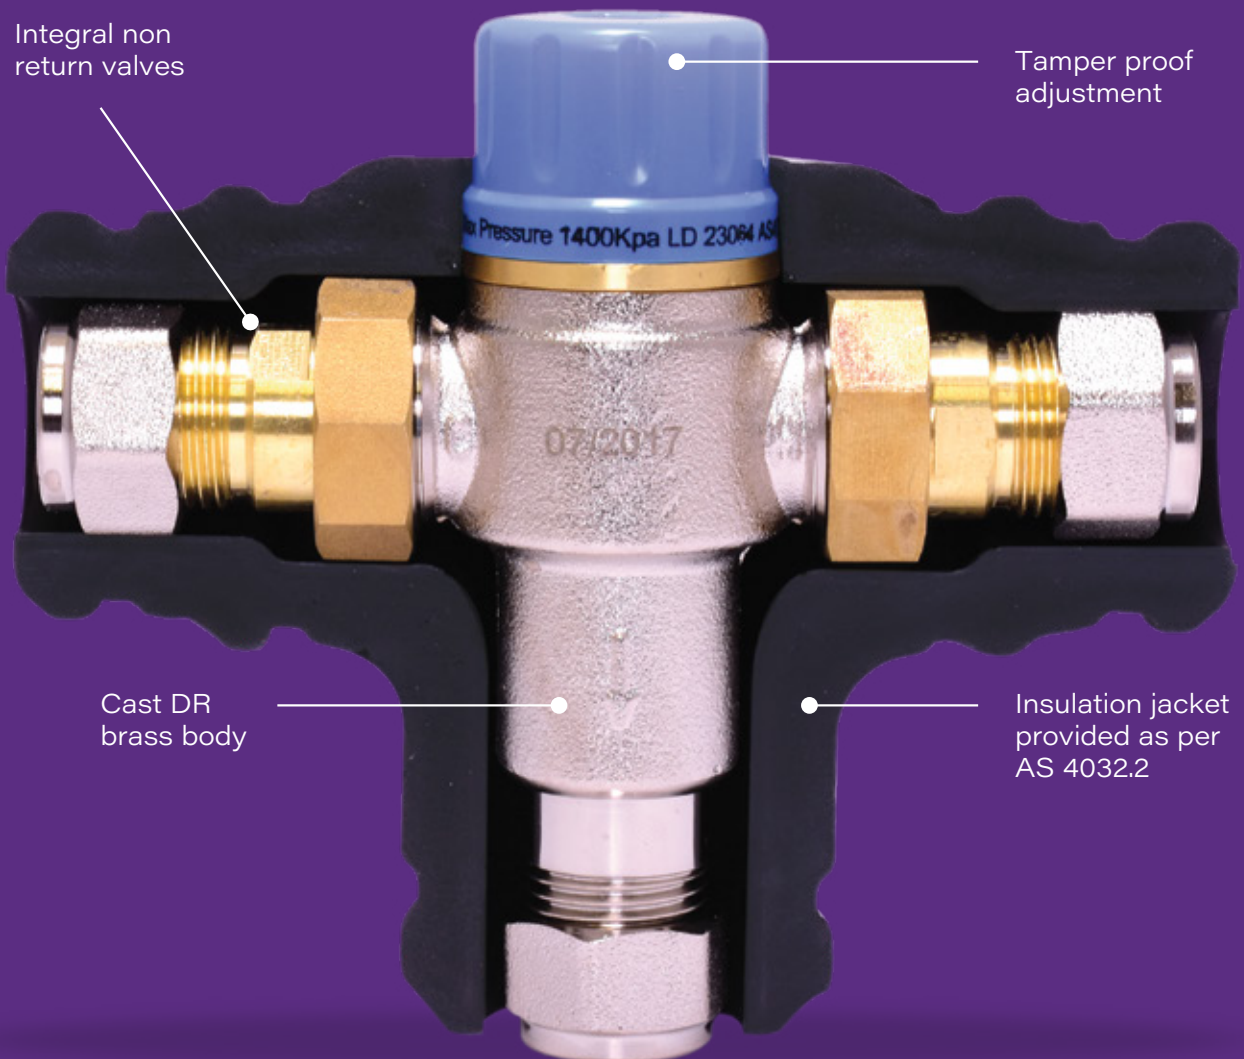

Plumbing fit-off fittings & components,
absolutely everything you need in one location.

Tempering Valve

This Standard Tempering Valve (TV), is perfect for when you need to mix hot and cold water to deliver a continuous temperate water temperature through a hot water system.

For example, when you need to temper hot water supplied to outlets used for personal hygiene purposes, where the water temperature must not exceed 50°C

Our Valves

Mini Stop Valve 1/4 Turn

Mini Stop Valve